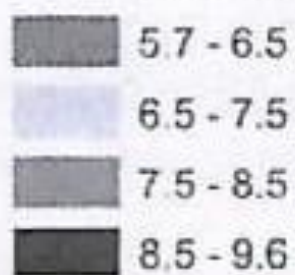

Poonch District: Available K (kg/ha)

[PoonchPt].[K2O]

Poonch District: Available P (mg/kg)

[PoonchPt] [P2O5]

Poonch District

[PoonchPt].[pH]

Poonch District